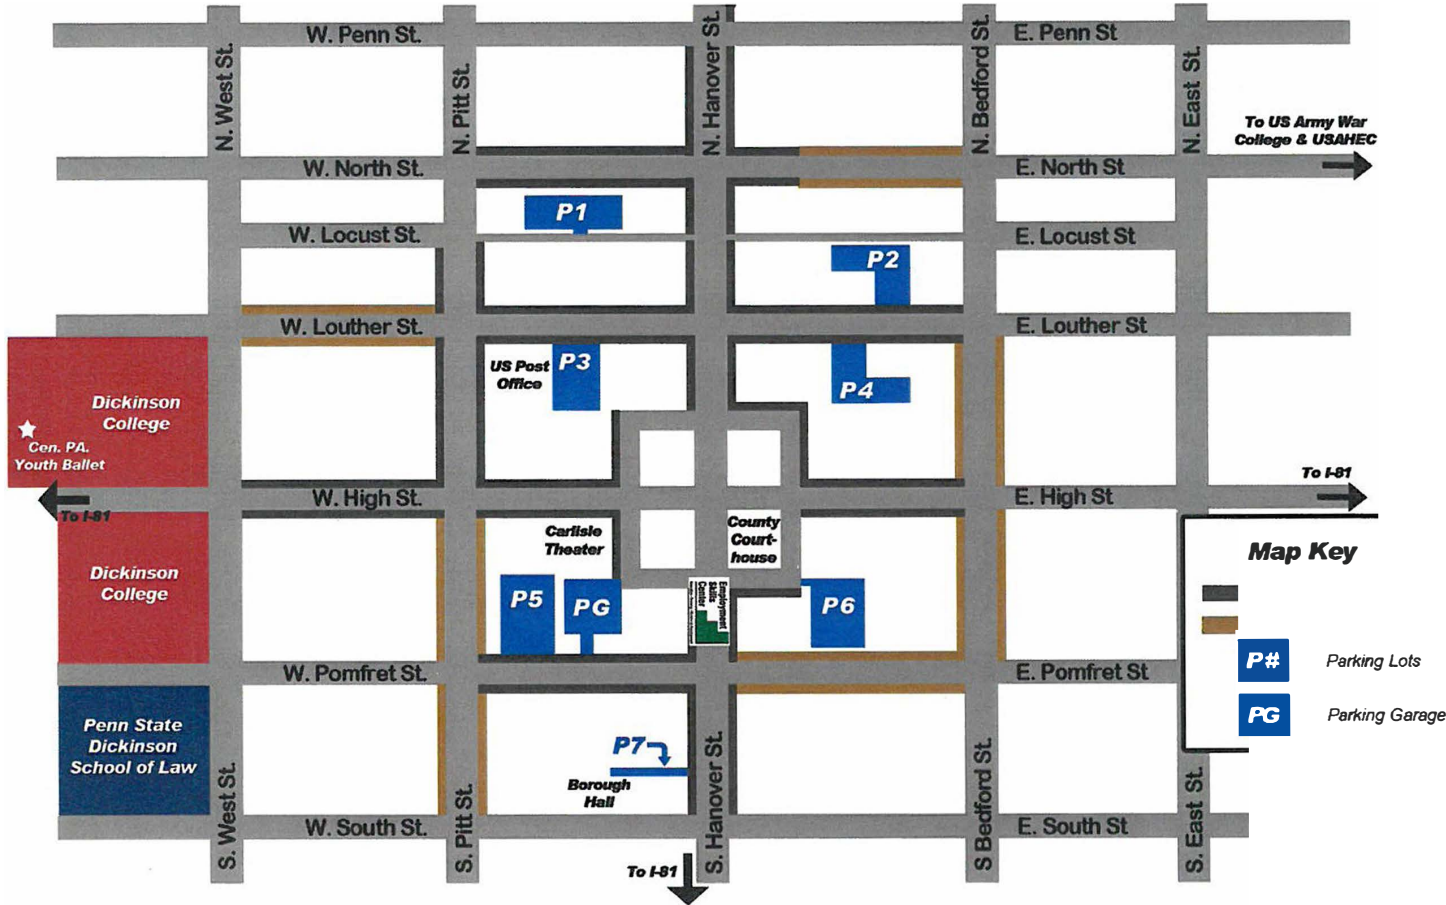

**29 S. Hanover Street, Carlisle
Parking Information**

There are three options for parking at Employment Skills Center:

- You may park at the nearby **Parking Garage** on West Pomfret St. (PG)
- You may park around the corner from ESC on East Pomfret St. for 75¢ per hour (quarters, credit card, or use the Passport Parking app on your smartphone.
- You may drive two blocks east on East Pomfret and park on East Pomfret St. or on South Bedford St. at **unmetered spaces**.

Please note that spaces in front of ESC on Hanover Street are short term parking only and intended for 2 hours or less only.

No parking is available in the tenant lot behind the building. Violators will be towed.

STREET PARKING - PAY KIOSKS

Pay kiosks on each block allow you to pay for your time with coins, credit card, text-to-pay, or the PASSPORT parking app. Remember parking is FREE after 4 pm, Monday - Friday, and all day Saturday, Sunday, and all borough holidays.
GET 15 MINUTES FREE AUTOMATICALLY!

PG - POMFRET STREET GARAGE

Park as long as you want with no fear of overtime tickets. This 224 space garage is open 24 hours/7 days a week.
75 cents per hour - 7:30 a.m. - 5 p.m. CASH ONLY